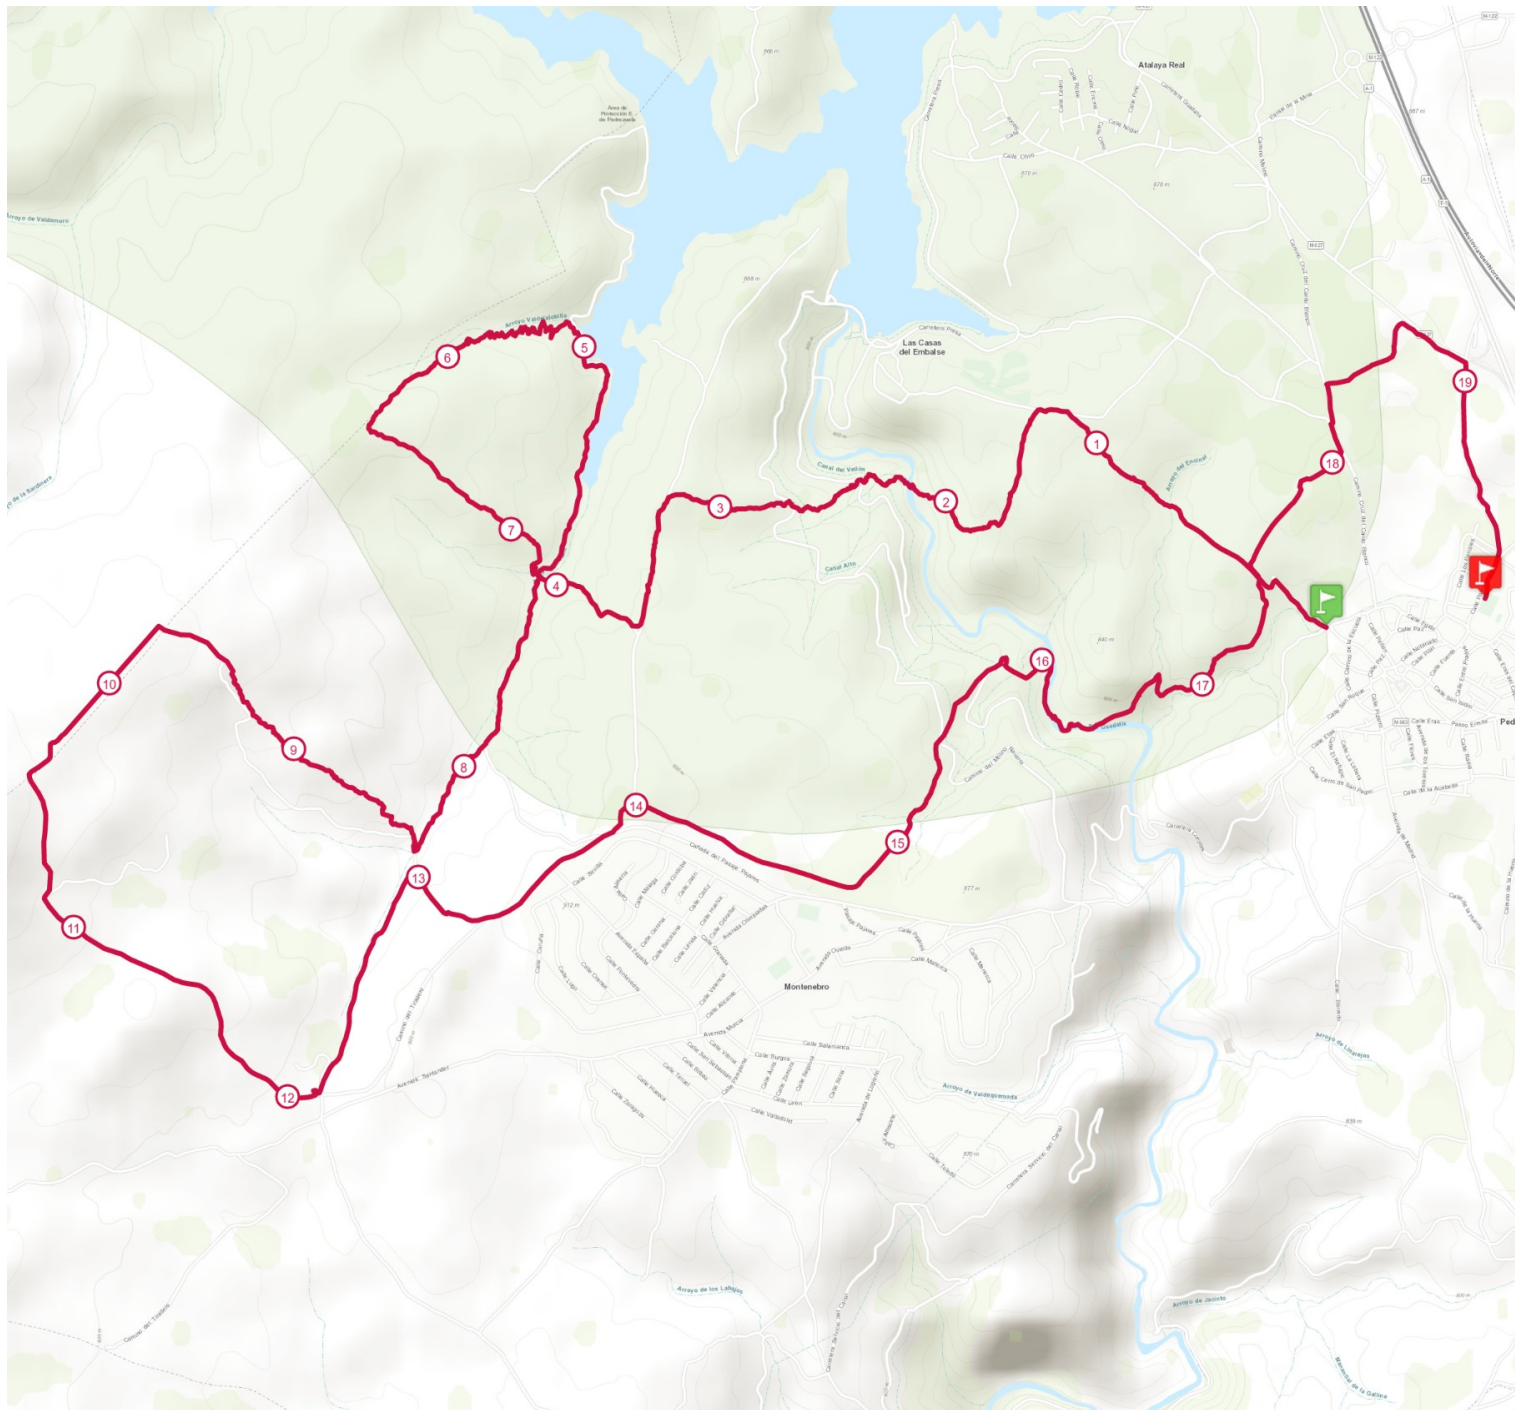

Get this track on your mobile with the app TrailConnect. To read more : <http://trailconnect.run>

<https://tracedetail.com>

> 10% > 20% > 30%